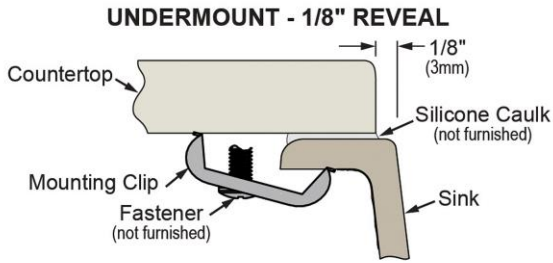

Installation Profile:

Designed to affix to the underside of any solid surface countertop.

Included Accessories		
LKCLKIT	Elkay Sink Cleaning Kit Spec Sheet (PDF)	
LKOBG2915SS	Elkay Stainless Steel 27-1/2" x 13-1/2" x 1-1/4" Bottom Grid Spec Sheet (PDF)	
LKQS35	Elkay Polymer 3-1/2" Drain Fitting with Removable Basket Strainer and Rubber Stopper Spec Sheet (PDF)	