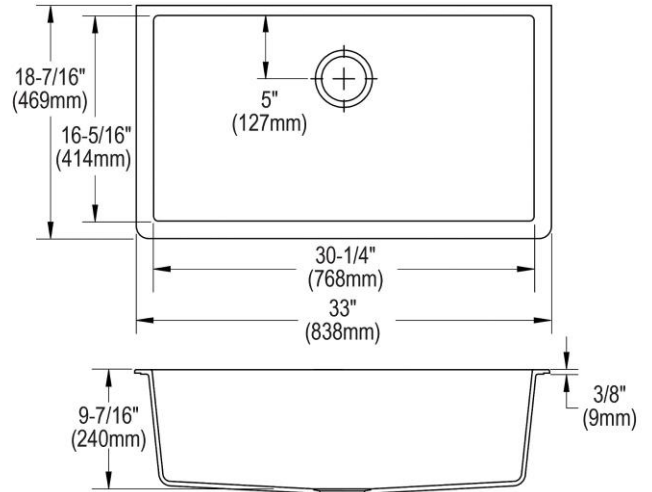

▼ **Ships in multiple boxes.**

A Century of Tradition and Quality.

For more than 100 years, Elkay has been making innovative products and providing exceptional customer care. We take pride in offering plumbing products that make life easier, inspire change and leave the world a better place.

Product Compliance: CSA B45.5/IAPMO Z124
Accessory: ASME A112.18.2/CSA B125.2

[Clean and Care Manual (PDF)](#)
[Installation Instructions (PDF) - 1000005238](#)
[Warranty (PDF)](#)